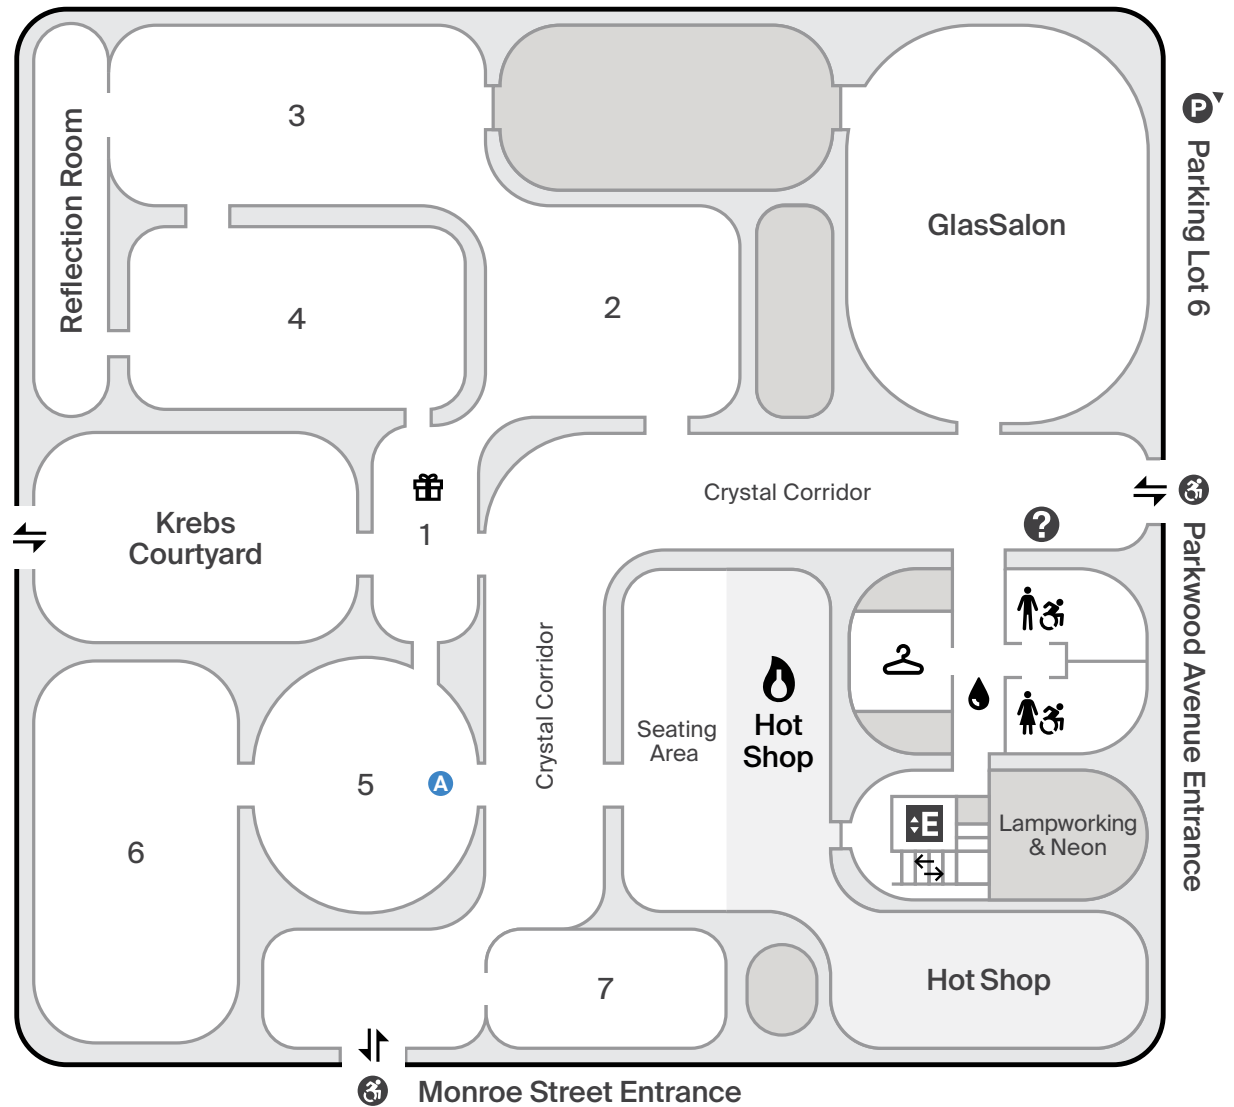

Glass Pavilion

In the Galleries

**Cursed! The Power of Magic
In the Ancient World**

Through July 3, 2026

Gallery 5 and 6

Glassblowing Demonstrations

Watch a piece of art in glass take shape
before your eyes in the Glass Pavilion

Wednesday–Friday, Sunday

2 p.m.

Saturday

2 & 6 p.m.

Comments/Help

customerservice@toledomuseum.org

419 255 8000 x 7448

To report a problem, contact Protective Services:

419 255 8000 x 7330

2445 Monroe Street
Toledo, OH USA 43620
419 255 8000

toledomuseum.org

2M / JUN 2026

- Information & Membership
- Coat Room
- Restrooms
- Accessible Restroom

- Elevator
- Drinking Fountain
- TMA Store
- Glassblowing Demonstrations

Accessibility

Recommended routes
for mobility access are
indicated as